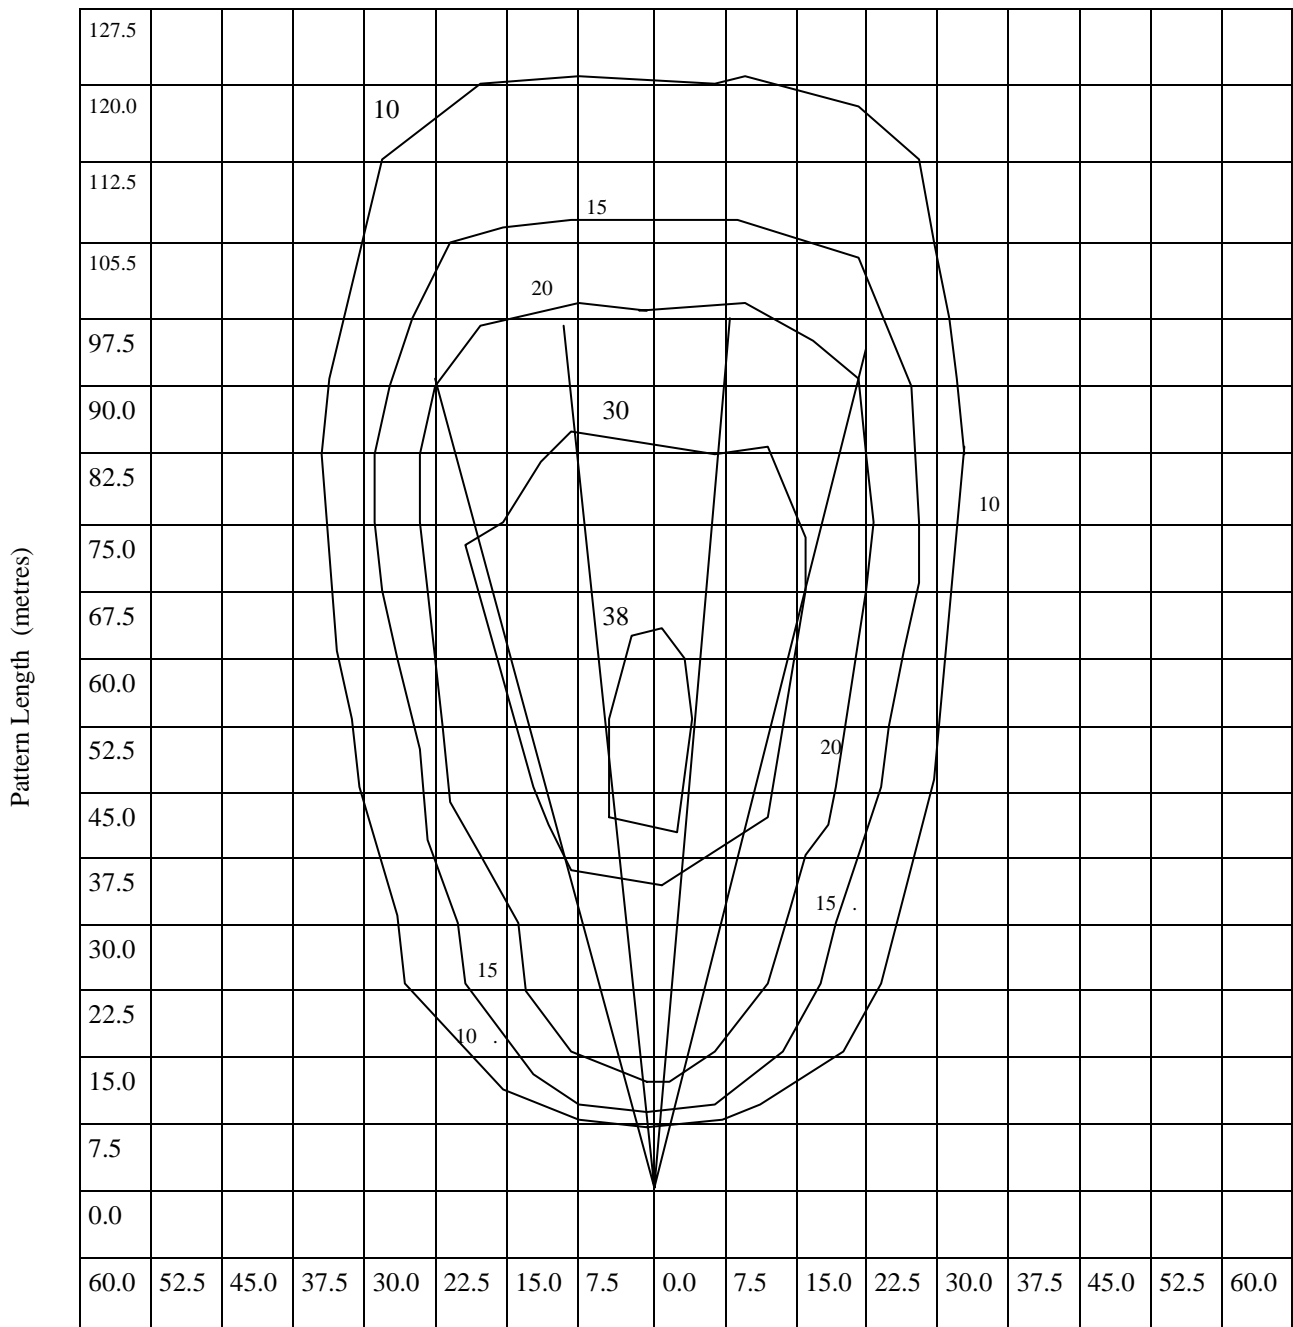

**HEIGHT** - 30ft

**LIGHT UNITS** - Metres/lux

**NUMBER OF LAMPS** - 4 metal Halides 1Kw each

**FIXTURE** - Amida Powerlite NEMA 3

**TILT ANGLE** - 17.5 degrees down

**SPREAD ANGLE** - 8 degrees between fixtures

Pattern (metres)